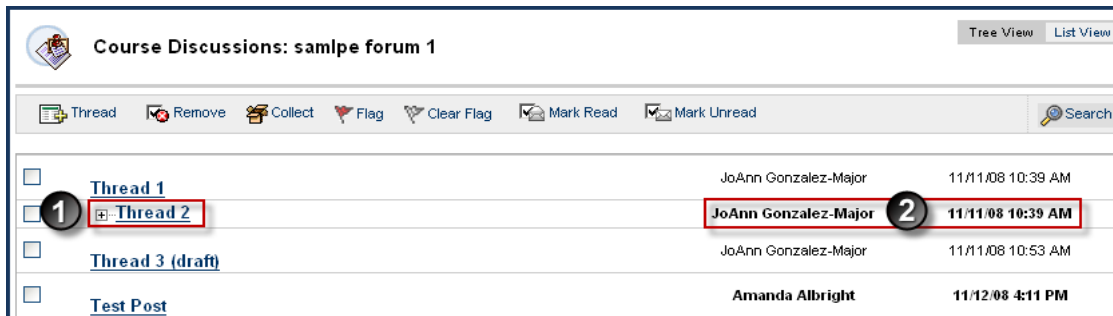

Viewing Forums

The Forum view lists the threads in the Forum and includes several options for displaying and managing threads. The Forum can be viewed in one of two contexts: Tree View or List View. This choice remains in effect until the user changes it; it can be changed at any time.

The Tree View presents the thread starter messages and their responses messages.

1. Response messages can be expanded and collapsed by using the plus/minus icon next to each starter message.
2. Unread threads and posts are displayed in bold type; if a thread starter message has unread responses, then the thread starter message is displayed in bold if the response messages are collapsed.

The List View presents the list of threads in a tabular format. The threads can be sorted by clicking the carat at the top of each column.